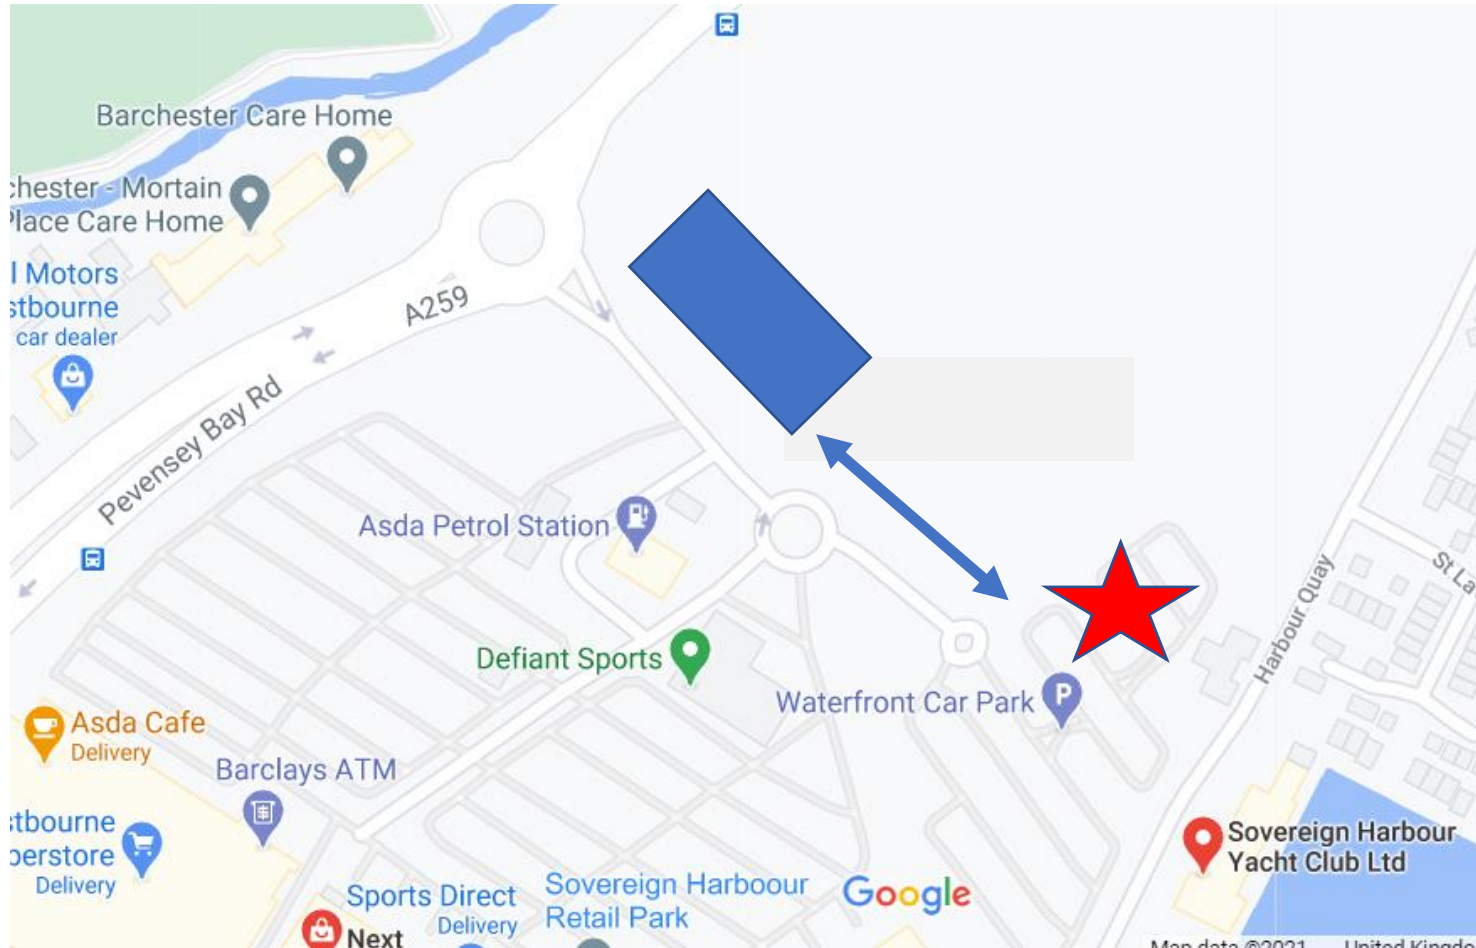

The Harbour Community Centre, The Crumbles, Pevensey Bay Rd, Eastbourne, BN23 6JH

 Patient/staff parking

 Harbour Community Centre

 Footpath from car park to Community Centre